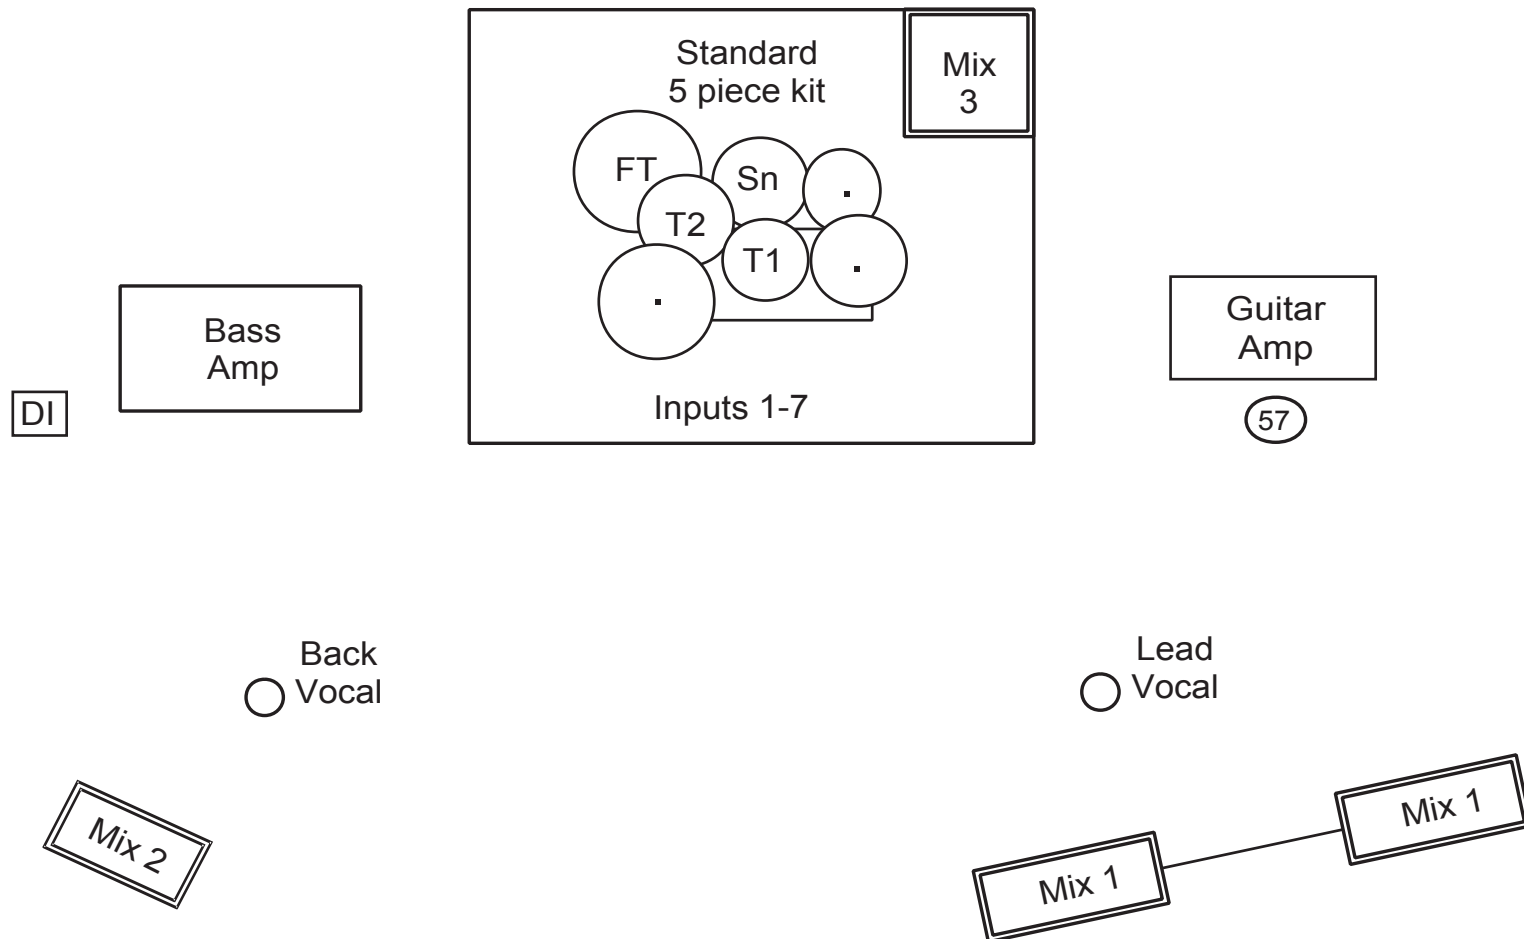

SCROTE

Stage Plot

Questions?

contact@bundinimusic.com

001.323.717.5392